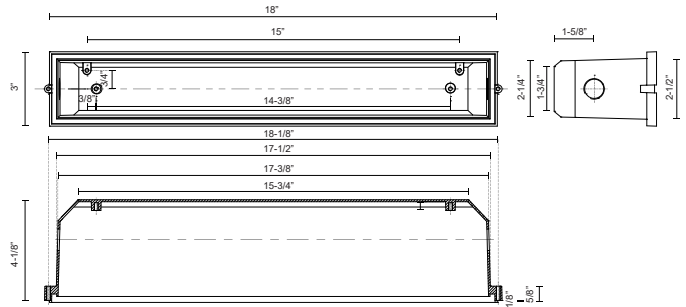

**NEWPORT  
ER7120-CBOX  
STEP LIGHTS**

PROJECT

**DESCRIPTION**

Die cast wet location back box compatible with the ER7120 and ER9420.

**SPECIFICATION DETAILS**

\* For custom options, consult factory for details.

<b>Fixture Dimensions</b>	W18" x H3" x E4-1/8"
<b>Location</b>	Wet
<b>Warranty</b>	5 Years

**KUZCO**

19054 28TH AVENUE  
SURREY - BC V3Z 6M3  
CANADA

WWW.KUZCOLIGHTING.COM

COMMENT